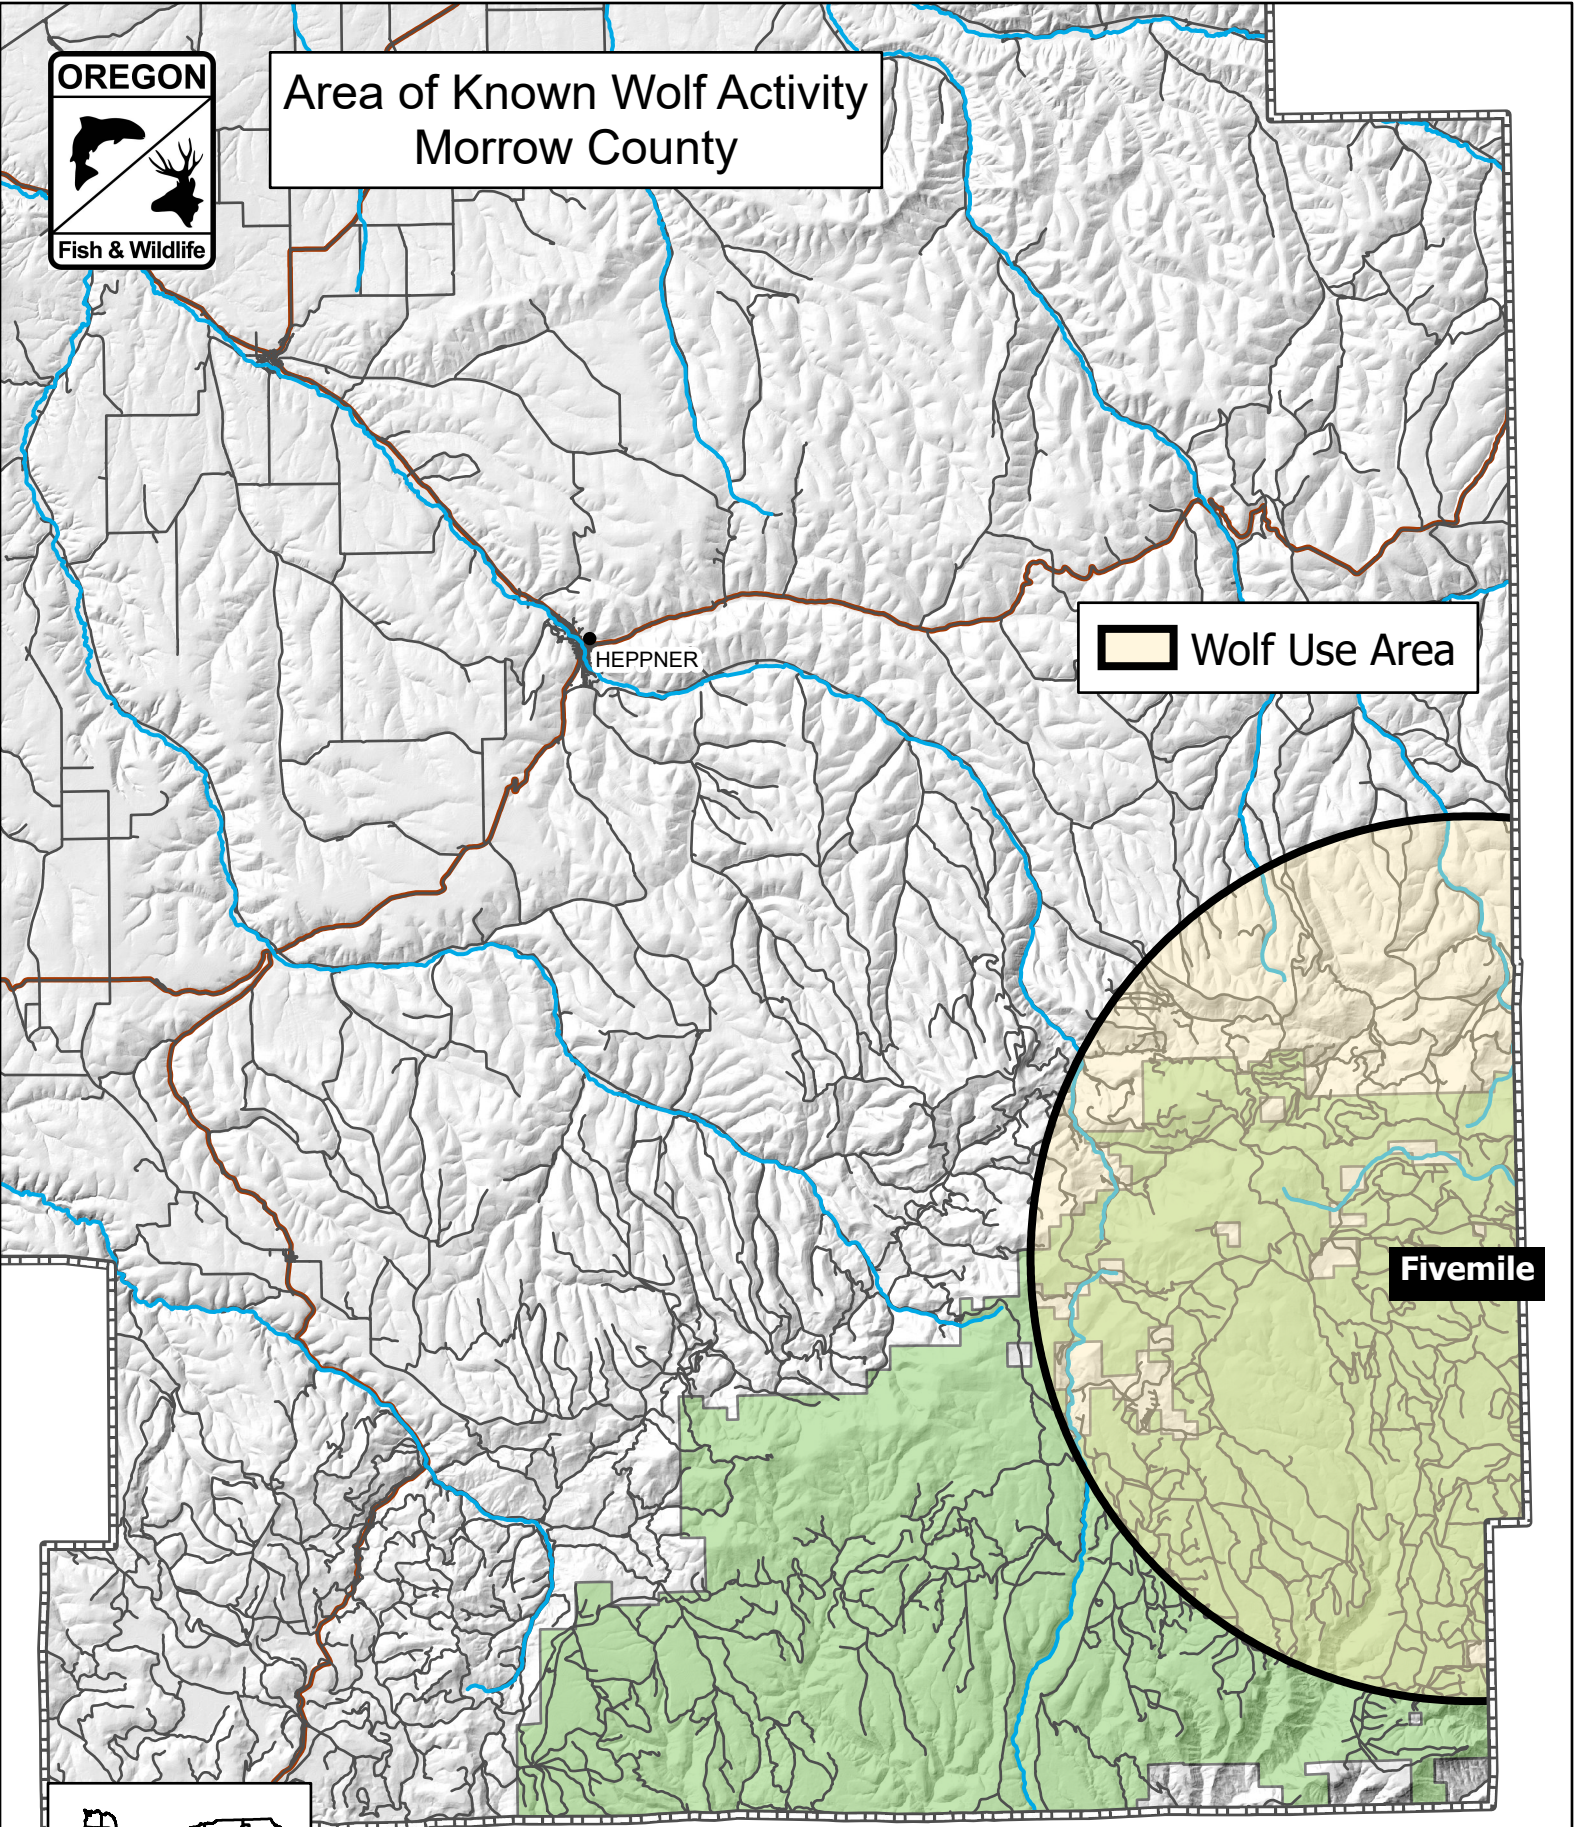

Area of Known Wolf Activity Morrow County

 Wolf Use Area

 Five mile

HEPPNER

12/31/2021